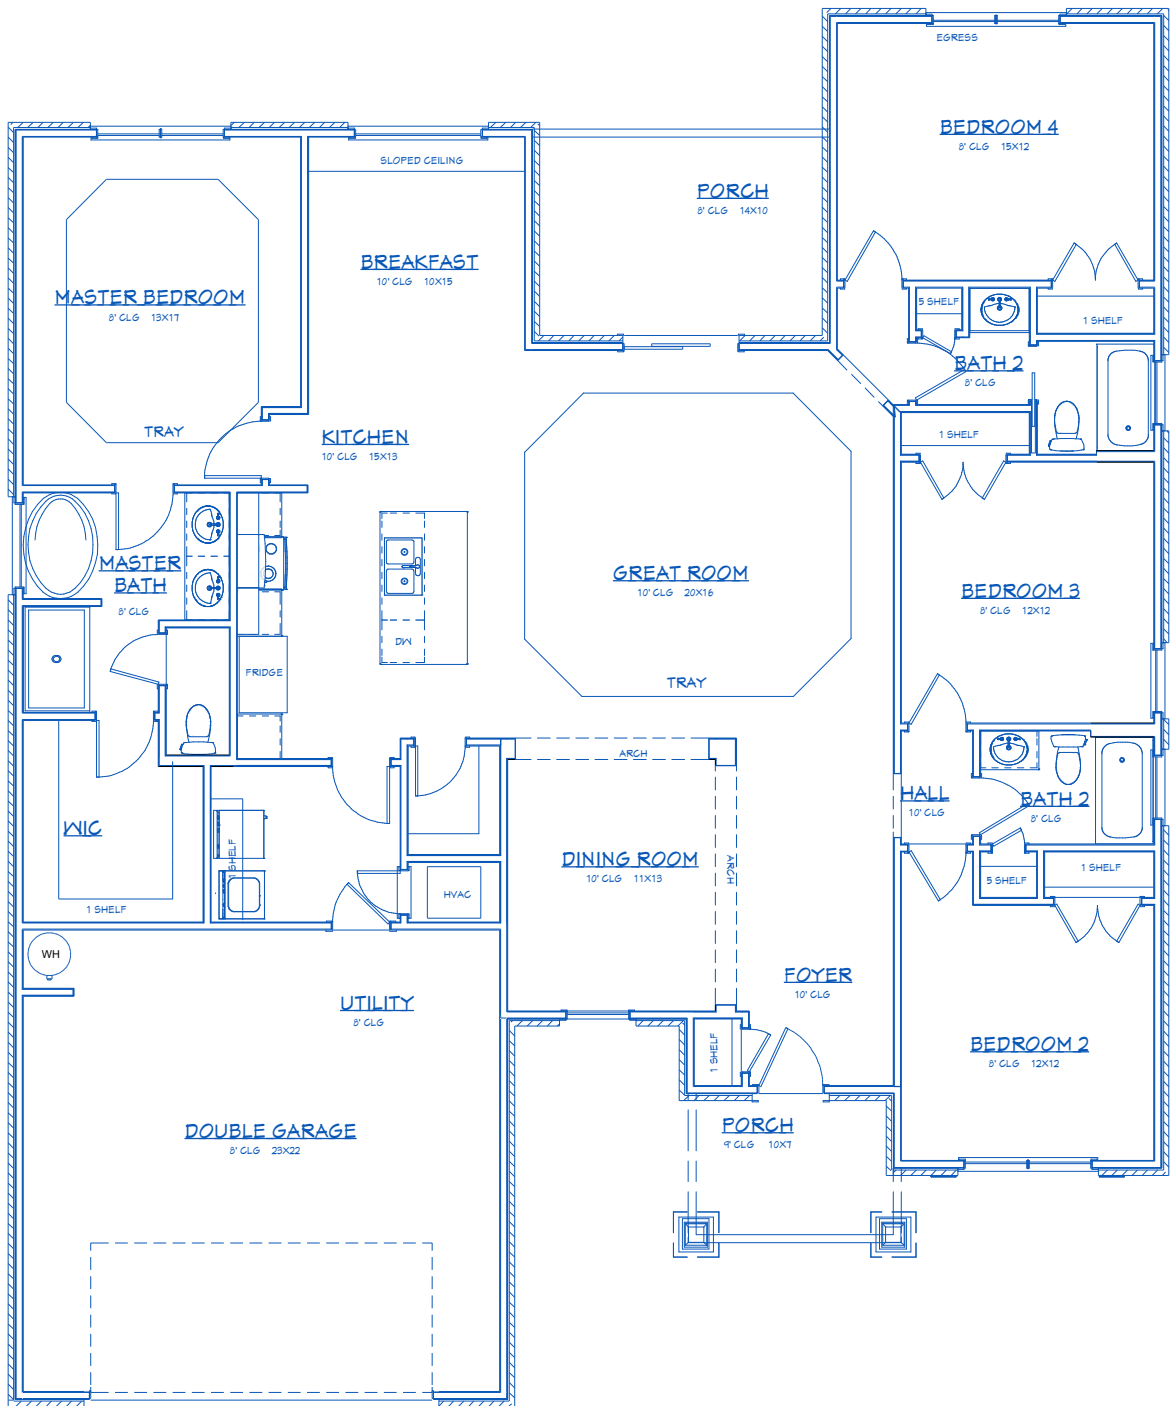

THE CALLAWAY

THIS SALES SHEET IS FOR MARKING PURPOSES ONLY AND NOT TO BE RELIED UPON AS REPRESENTATION OF ACTUAL DIMENSIONS OF SPECIFICATIONS

SQUARE FT.:

2200

DEPTH:

55'

WIDTH:

56'-8"

BEDROOM:

4

BATHROOM

3

GARAGE:

23x22

FL: CGC1525721

AL: 24759