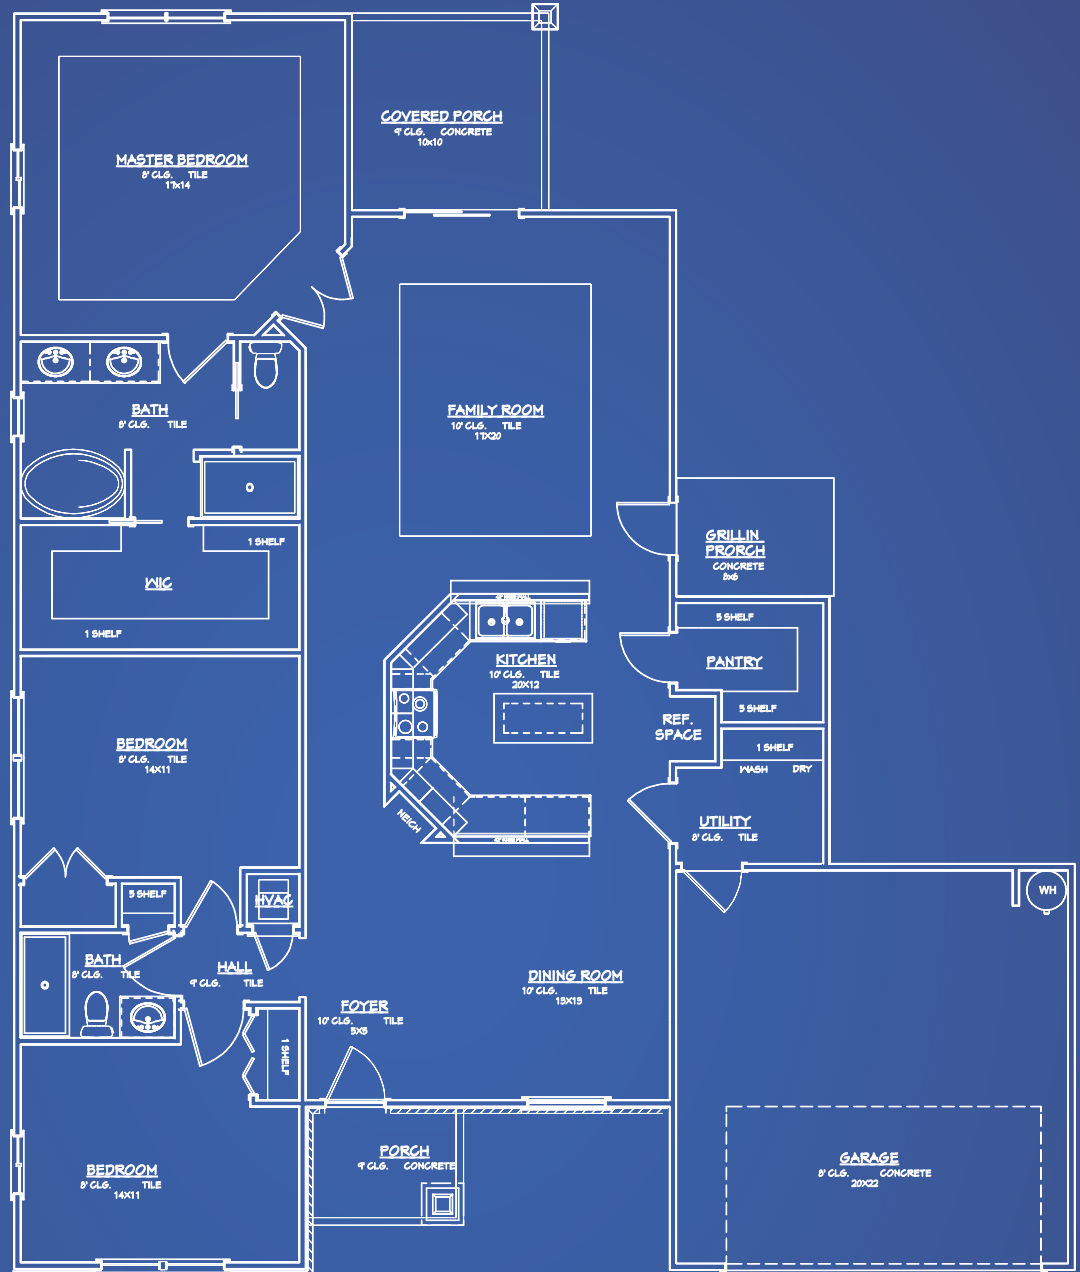

THE MARCO

These sales sheets are for marketing purposes only and not to be relied upon as representations of actual dimensions or specifications.

SQUARE FT:
1,986

DEPTH:
63'-10"

WIDTH:
54'

BEDROOM:
3

BATHROOM:
2

GARAGE:
22x22

FL: CGC1525721
AL: 24759