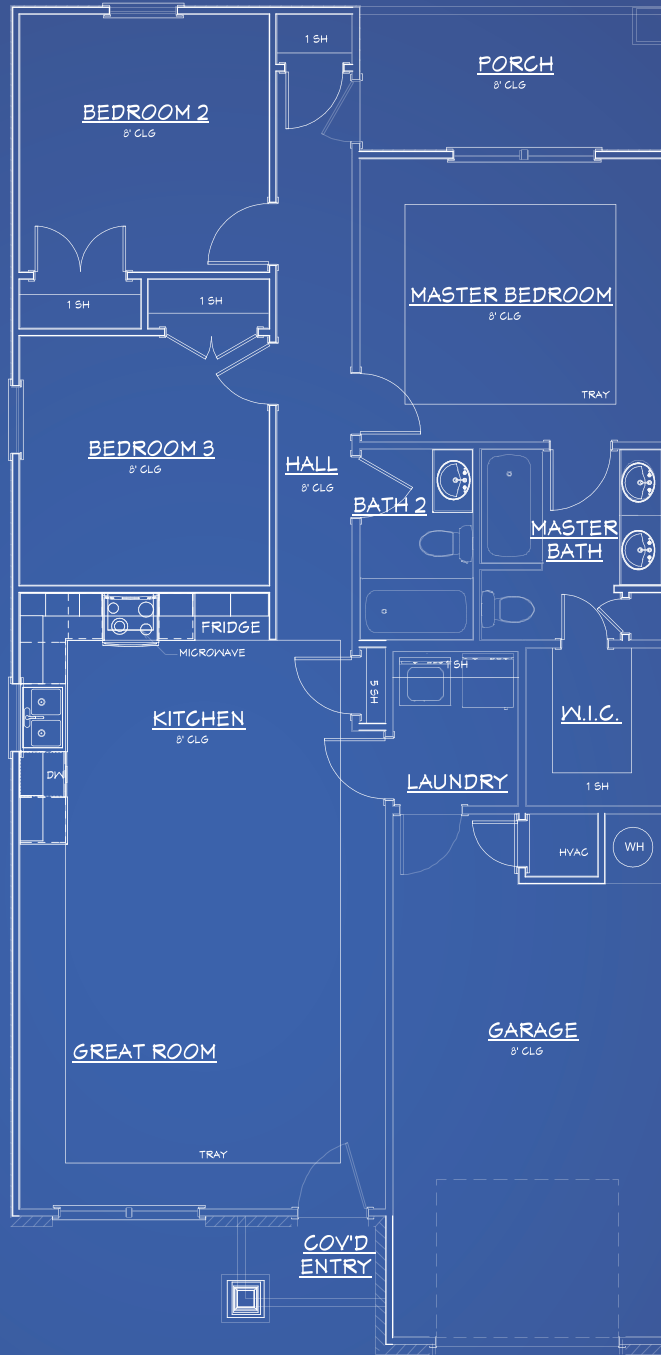

THE LA RUA

These sales sheets are for marketing purposes only and not to be relied upon as representations of actual dimensions or specifications.

SQUARE FT:
1,243

DEPTH:
59'

WIDTH:
29'

BEDROOM:
3

BATHROOM:
2

GARAGE:
12x22

FL: CGC1525721
AL: 24759