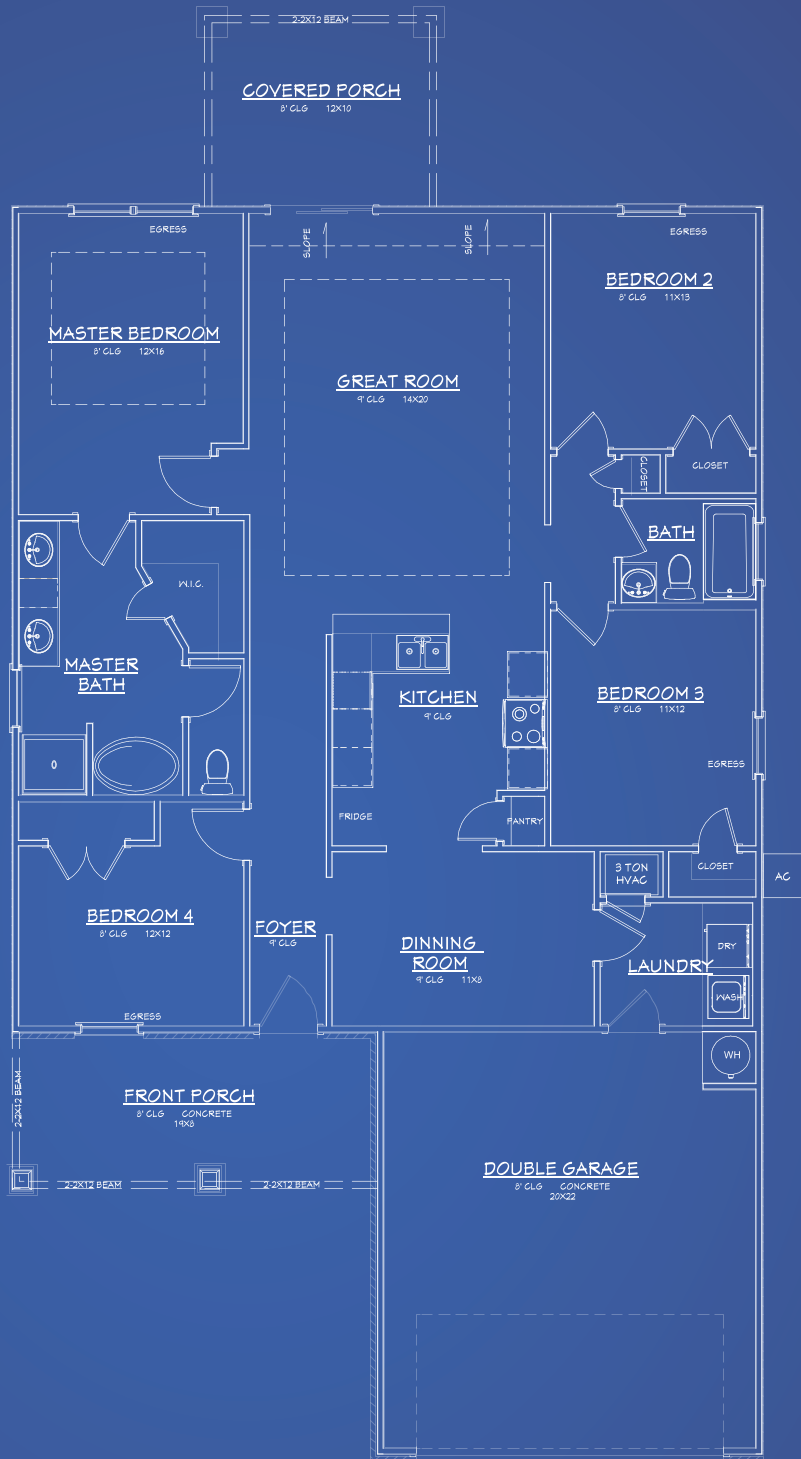

THE KEY LARGO

These sales sheets are for marketing purposes only and not to be relied upon as representations of actual dimensions or specifications.

SQUARE FT:
1,673

DEPTH:
74'

WIDTH:
39'

BEDROOM:

4

BATHROOM:

2

GARAGE:
20x22

FL: CGC1525721
AL: 24759