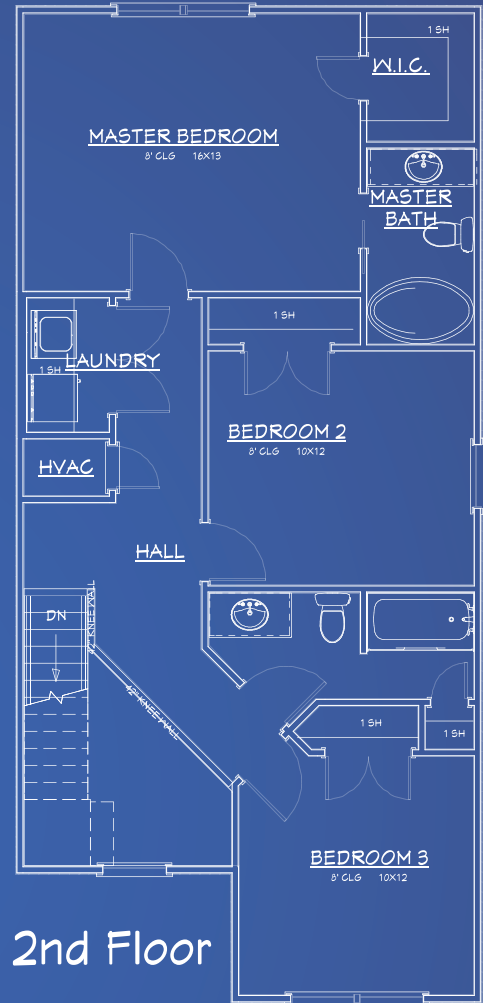

THE ESCOLA

These sales sheets are for marketing purposes only and not to be relied upon as representations of actual dimensions or specifications.

SQUARE FT:
1,569

DEPTH:
47'

WIDTH:
22'

BEDROOM:
3

BATHROOM:
2.5

GARAGE:
11x22

FL: CGC1525721
AL: 24759