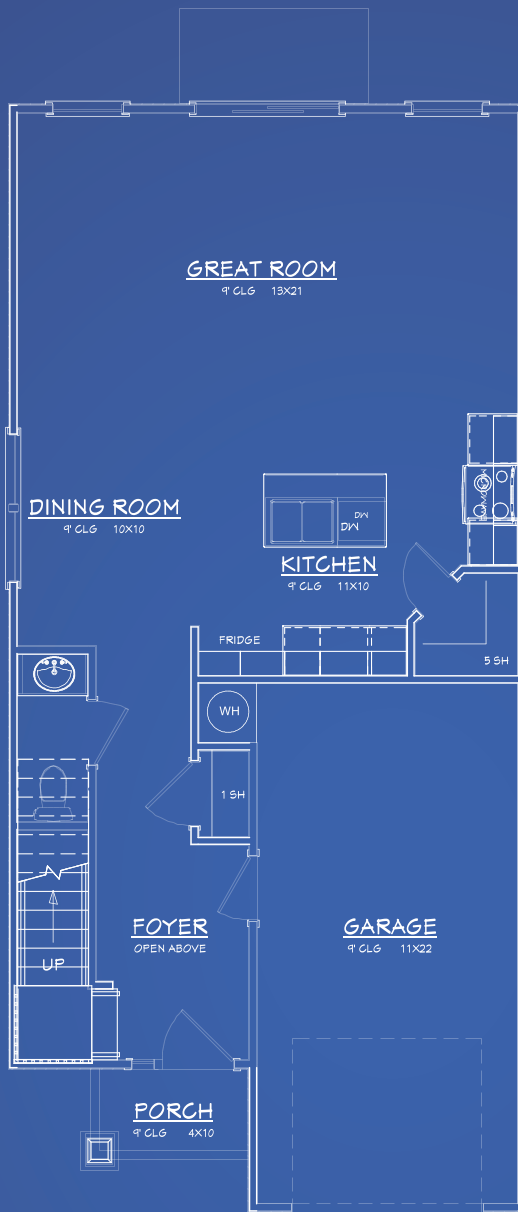

THE ESCOLA

These sales sheets are for marketing purposes only and not to be relied upon as representations of actual dimensions or specifications.

SQUARE FT:
1,569

DEPTH:
47'

WIDTH:
22'

BEDROOM:
3

BATHROOM:
2.5

GARAGE:
11x22

FL: CGC1525721
AL: 24759