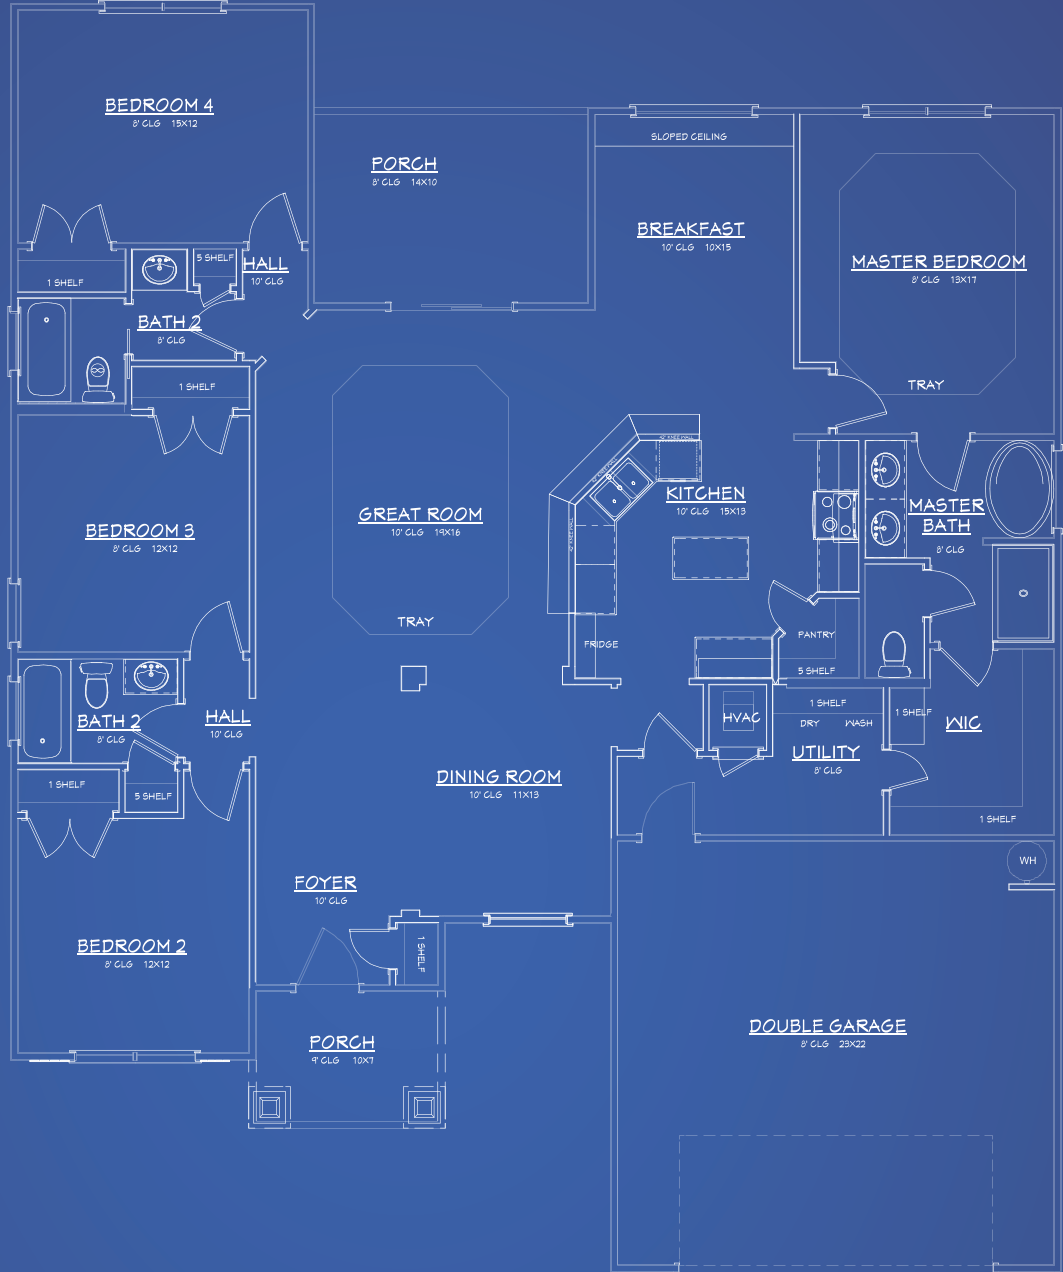

THE CALLAWAY

These sales sheets are for marketing purposes only and not to be relied upon as representations of actual dimensions or specifications.

SQUARE FT:
2,200

DEPTH:
55'

WIDTH:
53'-8"

BEDROOM:

4

BATHROOM:

3

GARAGE:
23x22

FL: CGC1525721
AL: 24759