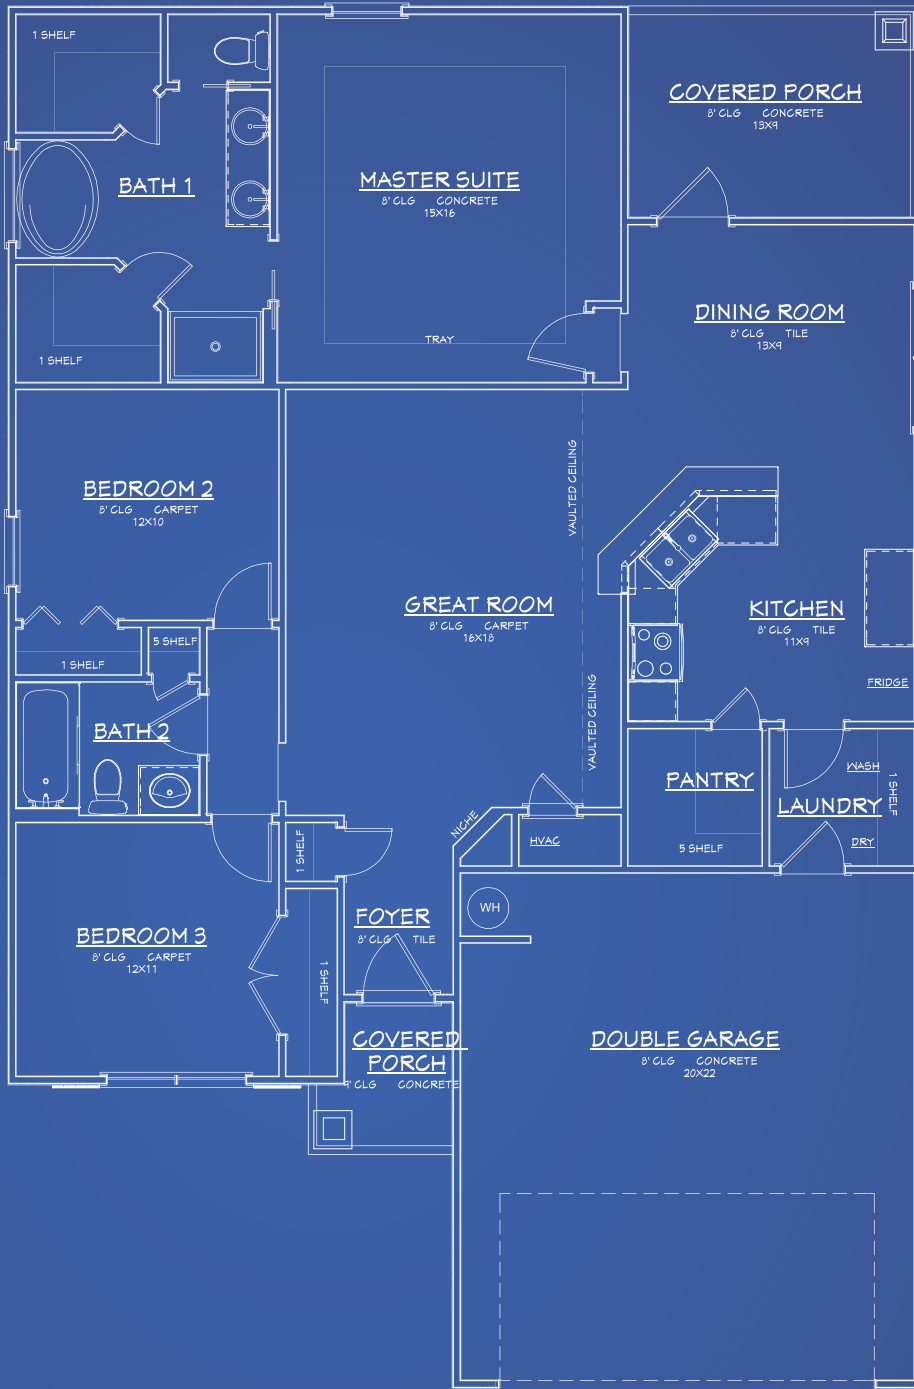

THE BECKETT

These sales sheets are for marketing purposes only and not to be relied upon as representations of actual dimensions or specifications.

SQUARE FT:
1,485

DEPTH:
59'

WIDTH:
39'

BEDROOM:
3

BATHROOM:
2

GARAGE:
20x22

FL: CGC1525721
AL: 24759